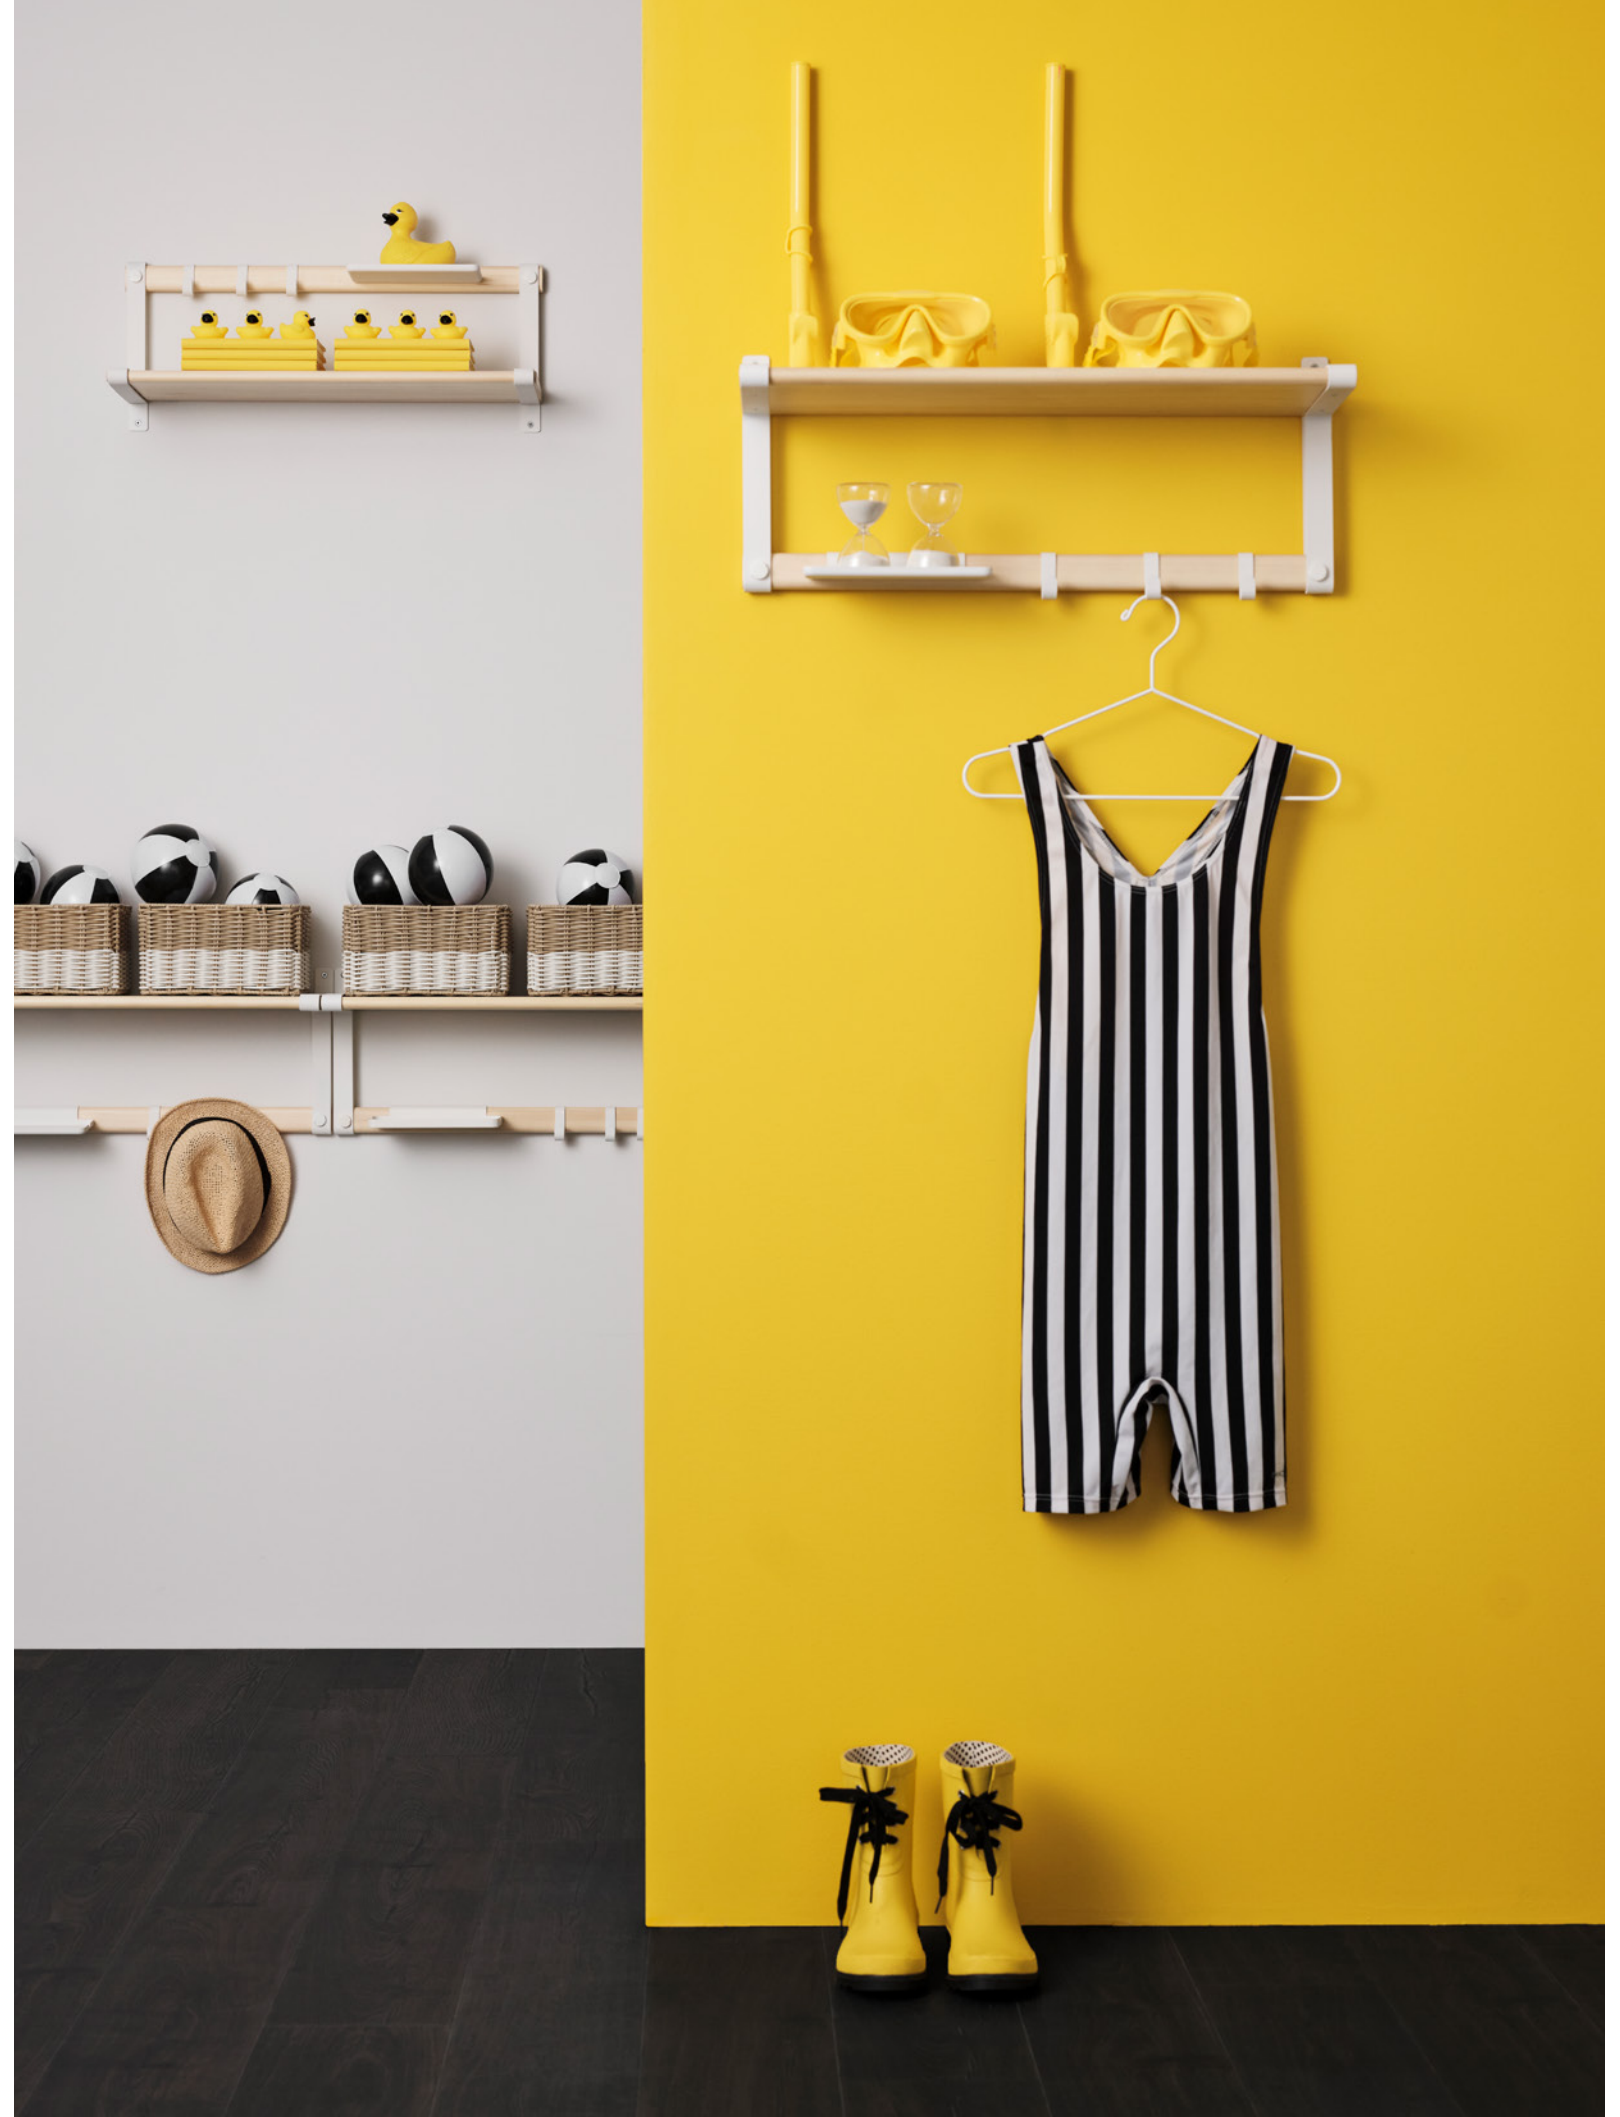

Storage made stylish

That magic place where form and function meet. Isn't it the best? Pack up your things in style with practical and pretty DJURTRÄNARE baskets.

Let's get versatile!

A simple way to add interest and versatility to a space, you say? Meet the SKOMAKARE shelf. With a tray, hooks, and different hanging positions, it's the very definition of multifunctional.

New SKOMAKARE wall shelf 29,99 Designer: Qian Jing. 805.501.97 PH197249.JPG
New DJURTRÄNARE basket 7,99 005.638.15

Product overview

PE915122.JPG

New SANDMOTT cushion 4,99 100% cotton. Filling: 100% mixed fibres. Designer: Synnöve Mork. L30×W58cm. Black/white 305.723.71